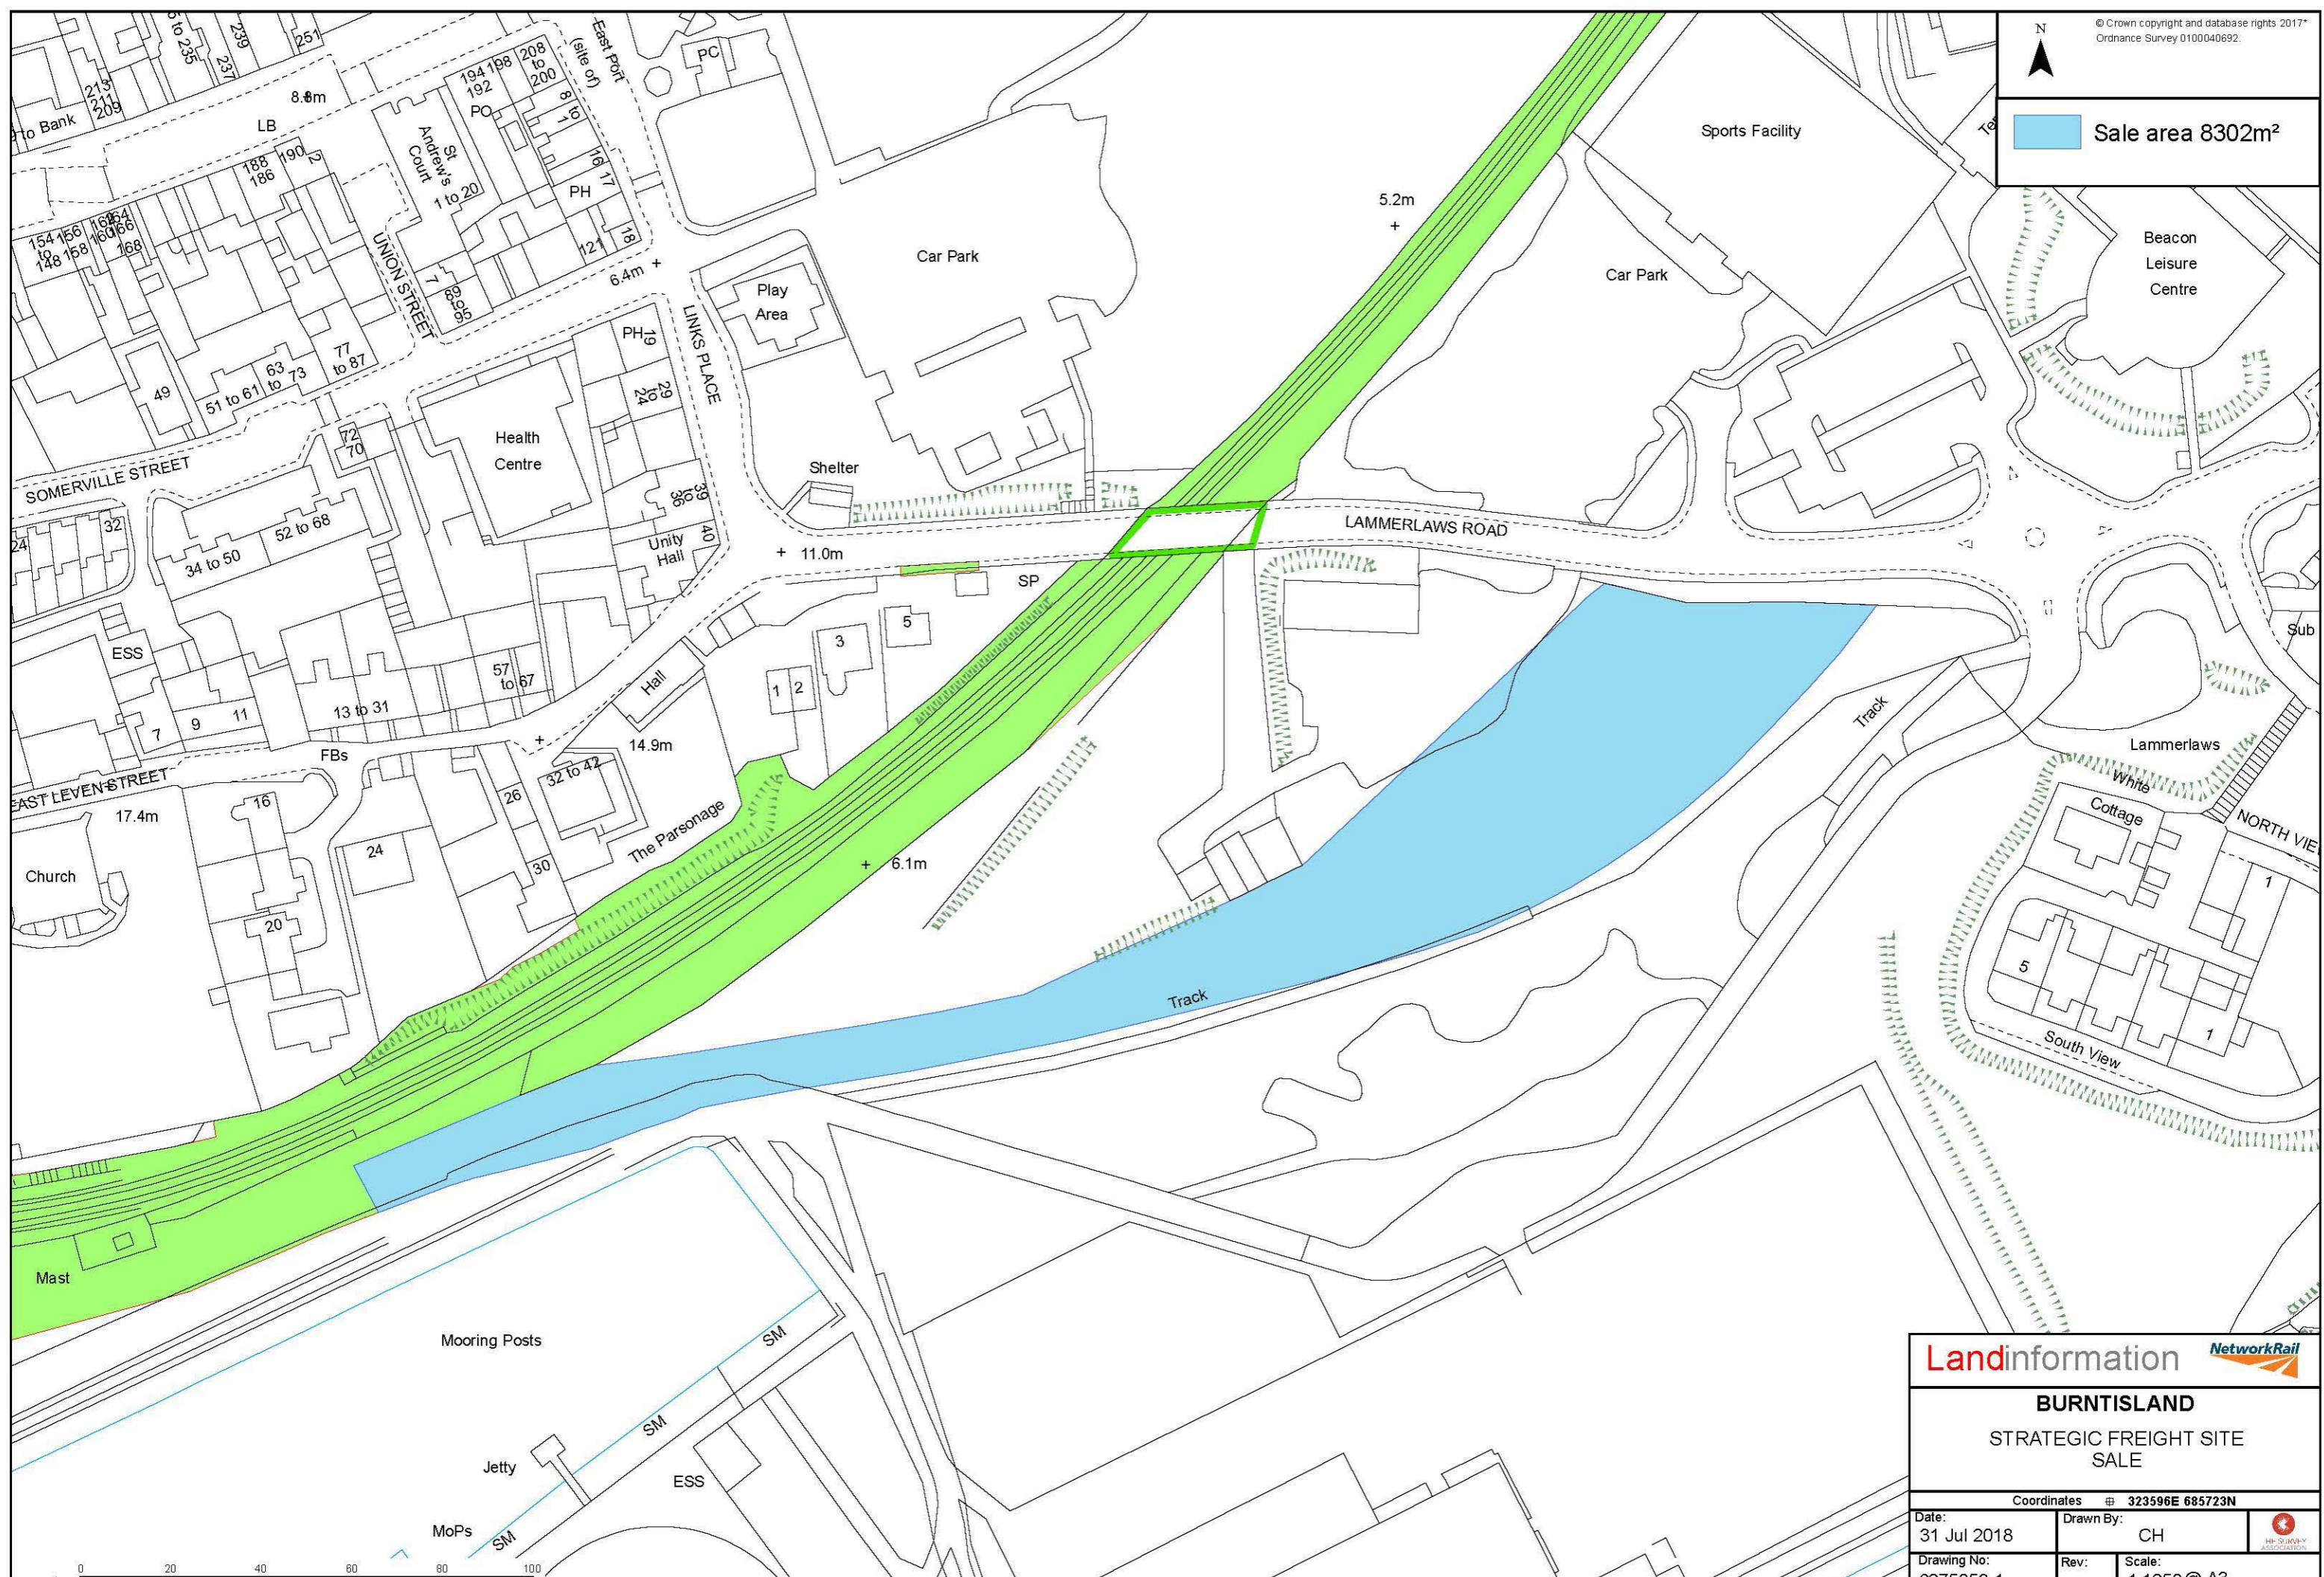

 Sale area 8302m²

Landinformation 

BURNTISLAND
STRATEGIC FREIGHT SITE
SALE

| | | |
|-------------------------------|-----------------|---|
| Coordinates # 323596E 685723N | | |
| Date: 31 Jul 2018 | Drawn By: CH |  |
| Drawing No: 6275053-1 | Rev: | Scale: 1:1250 @ A3 |